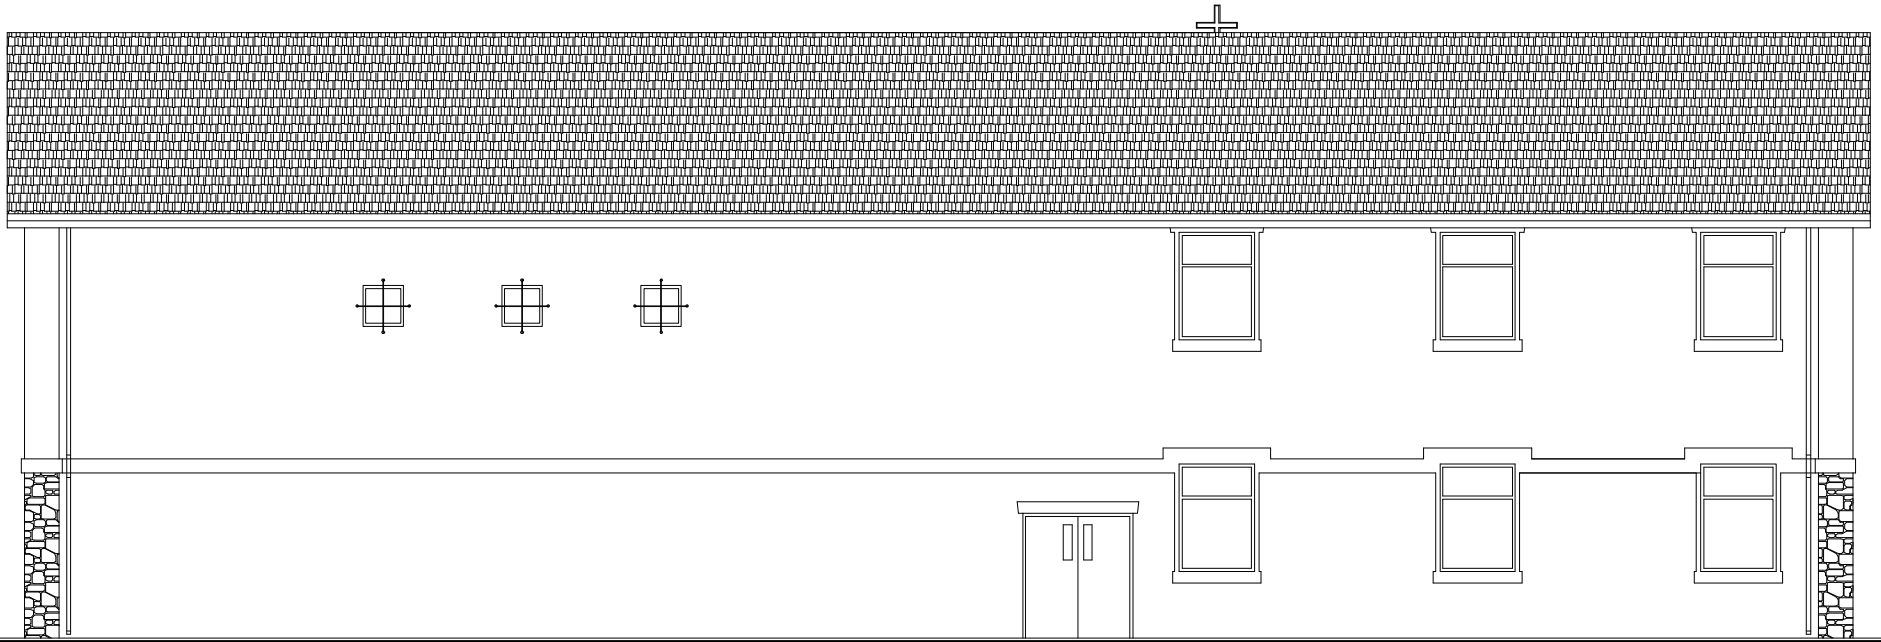

WEST MONTE VISTA AVENUE

ELDRIDGE AVENUE

EXISTING POWER POLE

SOUTH LOT 83 SPACES (E)

MORALES COURT

NORTH ELEVATION

EAST ELEVATION

SOUTH ELEVATION

WEST ELEVATION

FIRST FLOOR PLAN

SECOND FLOOR PLAN