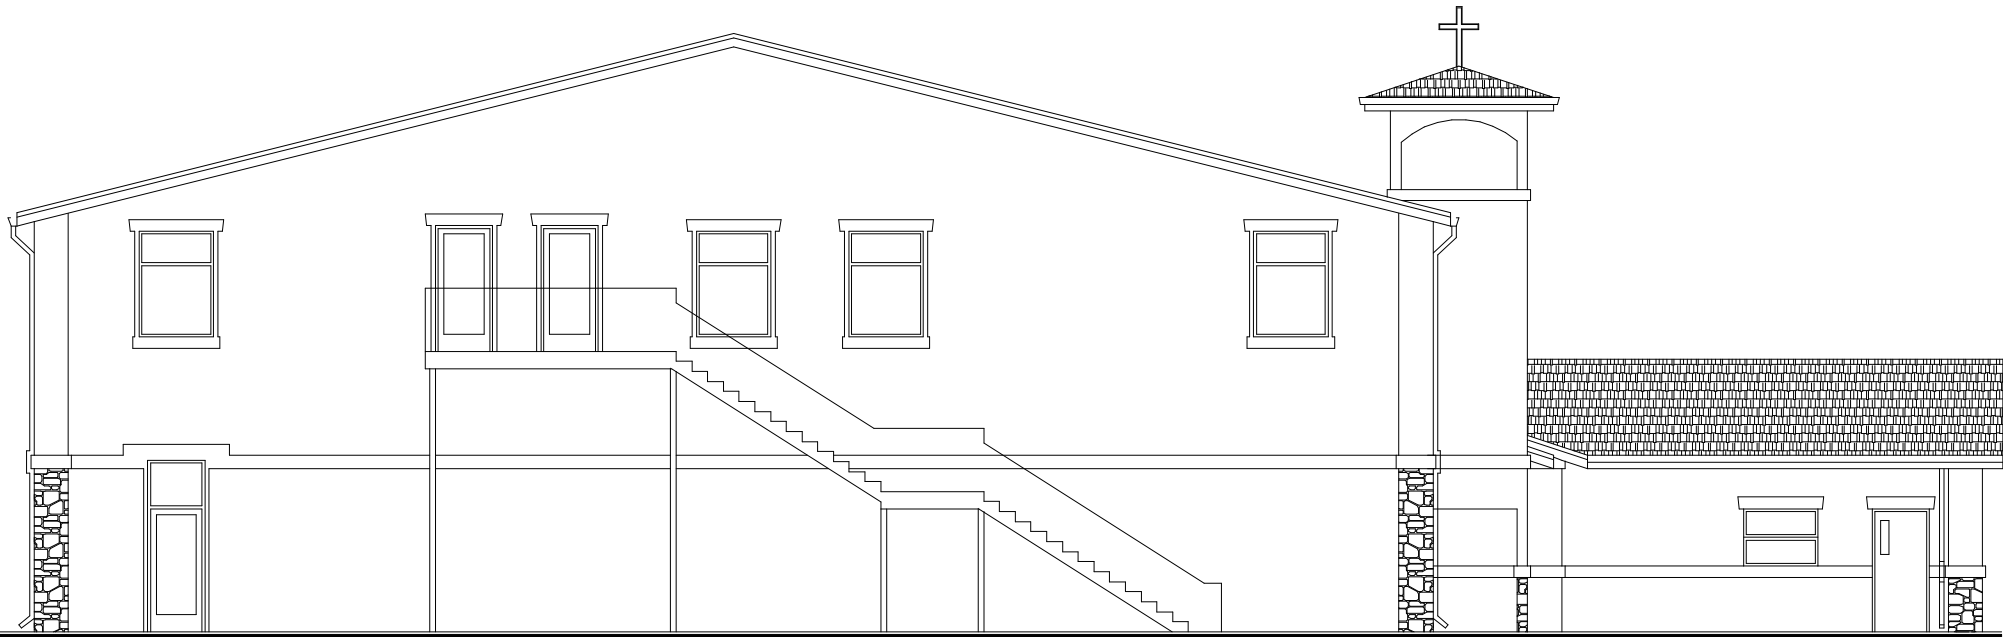

WEST MONTE VISTA AVENUE

ELDRIDGE AVENUE

EXISTING POWER POLE

SOUTH LOT 83 SPACES (E)

MORALES COURT

NORTH ELEVATION

EAST ELEVATION

SOUTH ELEVATION

WEST ELEVATION

FIRST FLOOR PLAN

SECOND FLOOR PLAN