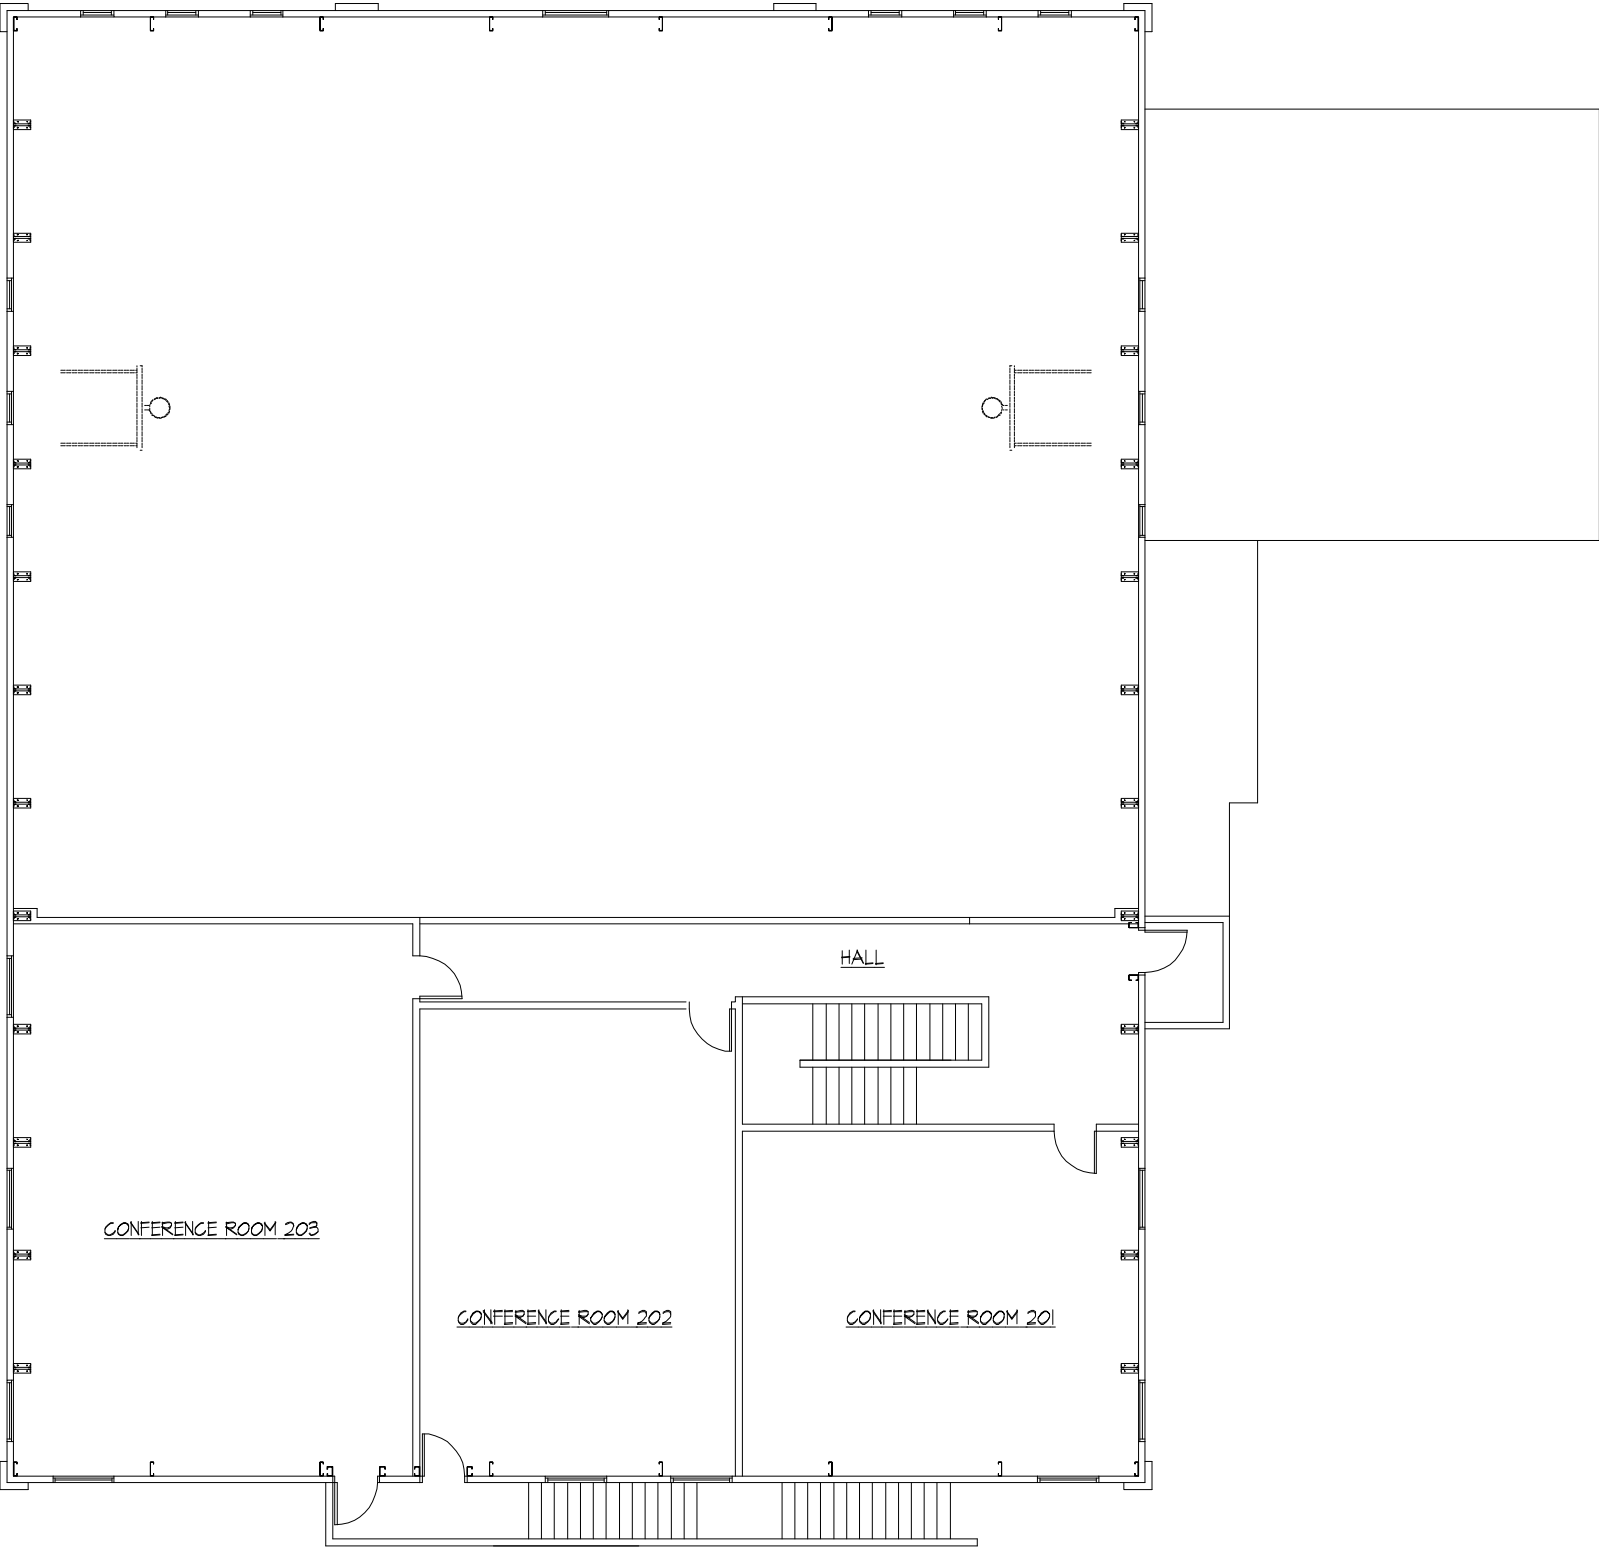

WEST MONTE VISTA AVENUE

ELDRIDGE AVENUE

EXISTING POWER POLE

SOUTH LOT 83 SPACES (E)

MORALES COURT

NORTH ELEVATION

EAST ELEVATION

SOUTH ELEVATION

WEST ELEVATION

FIRST FLOOR PLAN

SECOND FLOOR PLAN