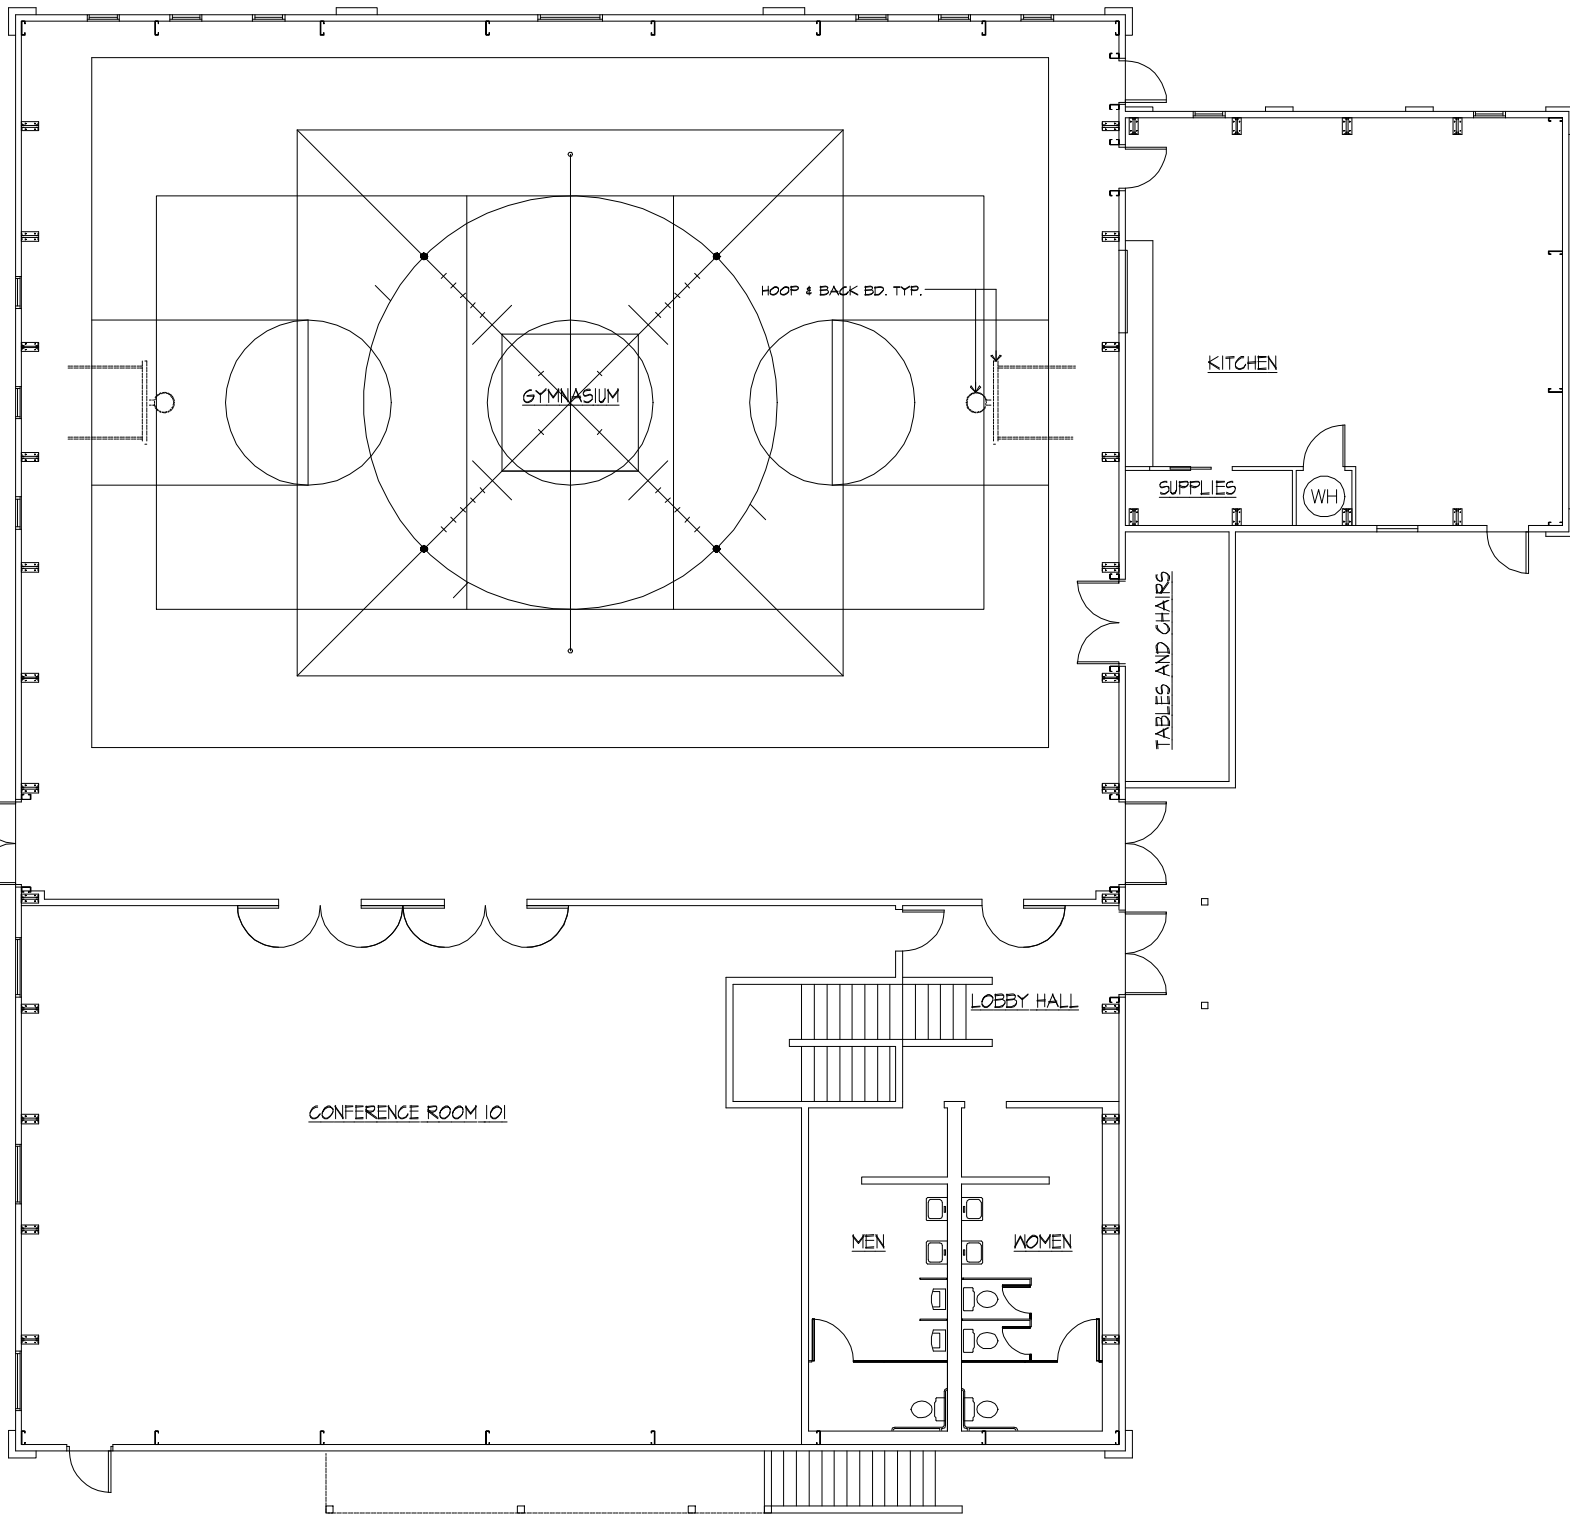

WEST MONTE VISTA AVENUE

ELDRIDGE AVENUE

EXISTING POWER POLE

SOUTH LOT 83 SPACES (E)

MORALES COURT

NORTH ELEVATION

EAST ELEVATION

SOUTH ELEVATION

WEST ELEVATION

FIRST FLOOR PLAN

SECOND FLOOR PLAN