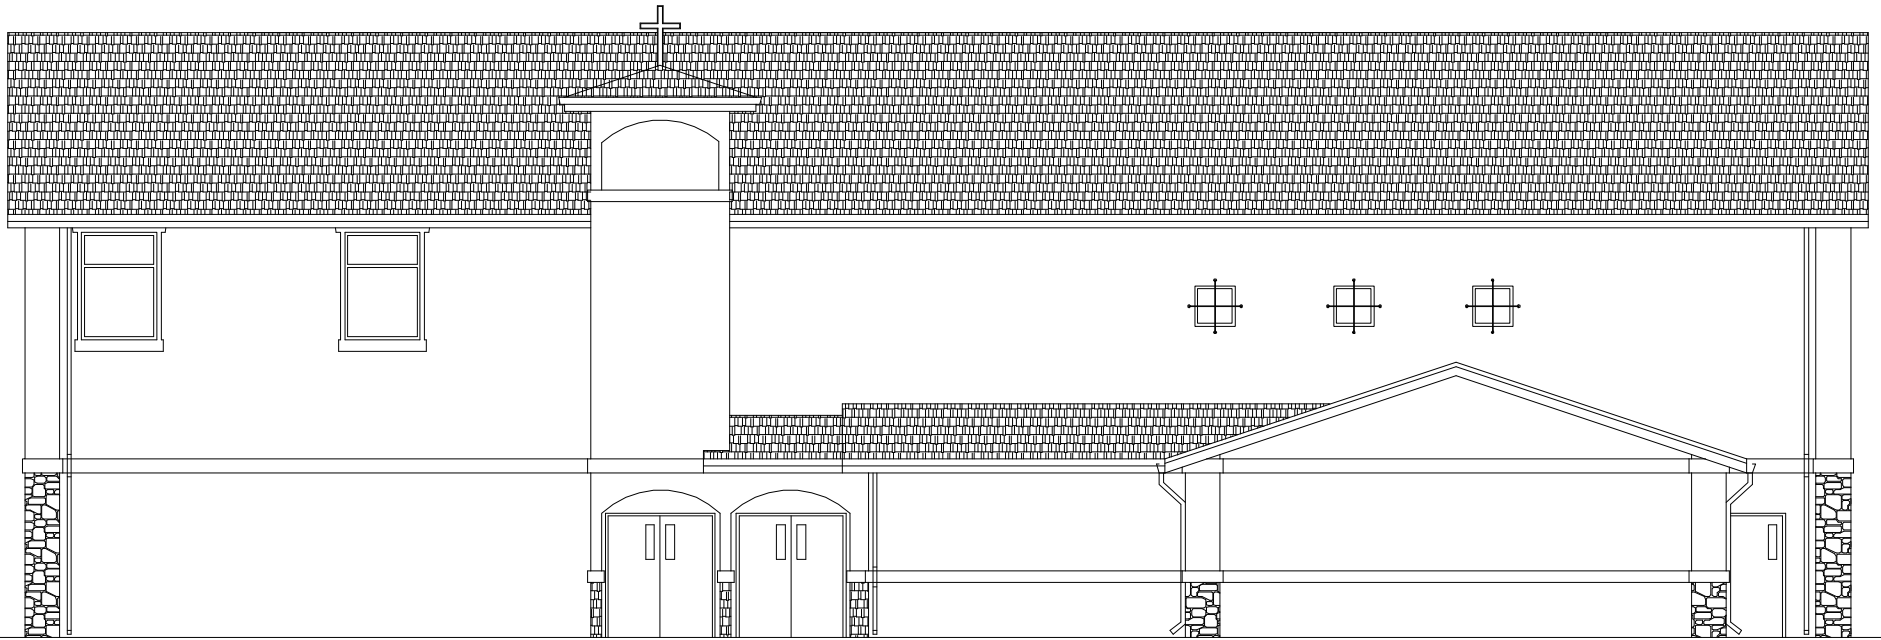

WEST MONTE VISTA AVENUE

ELDRIDGE AVENUE

EXISTING POWER POLE

SOUTH LOT 83 SPACES (E)

MORALES COURT

NORTH ELEVATION

EAST ELEVATION

SOUTH ELEVATION

WEST ELEVATION

FIRST FLOOR PLAN

SECOND FLOOR PLAN