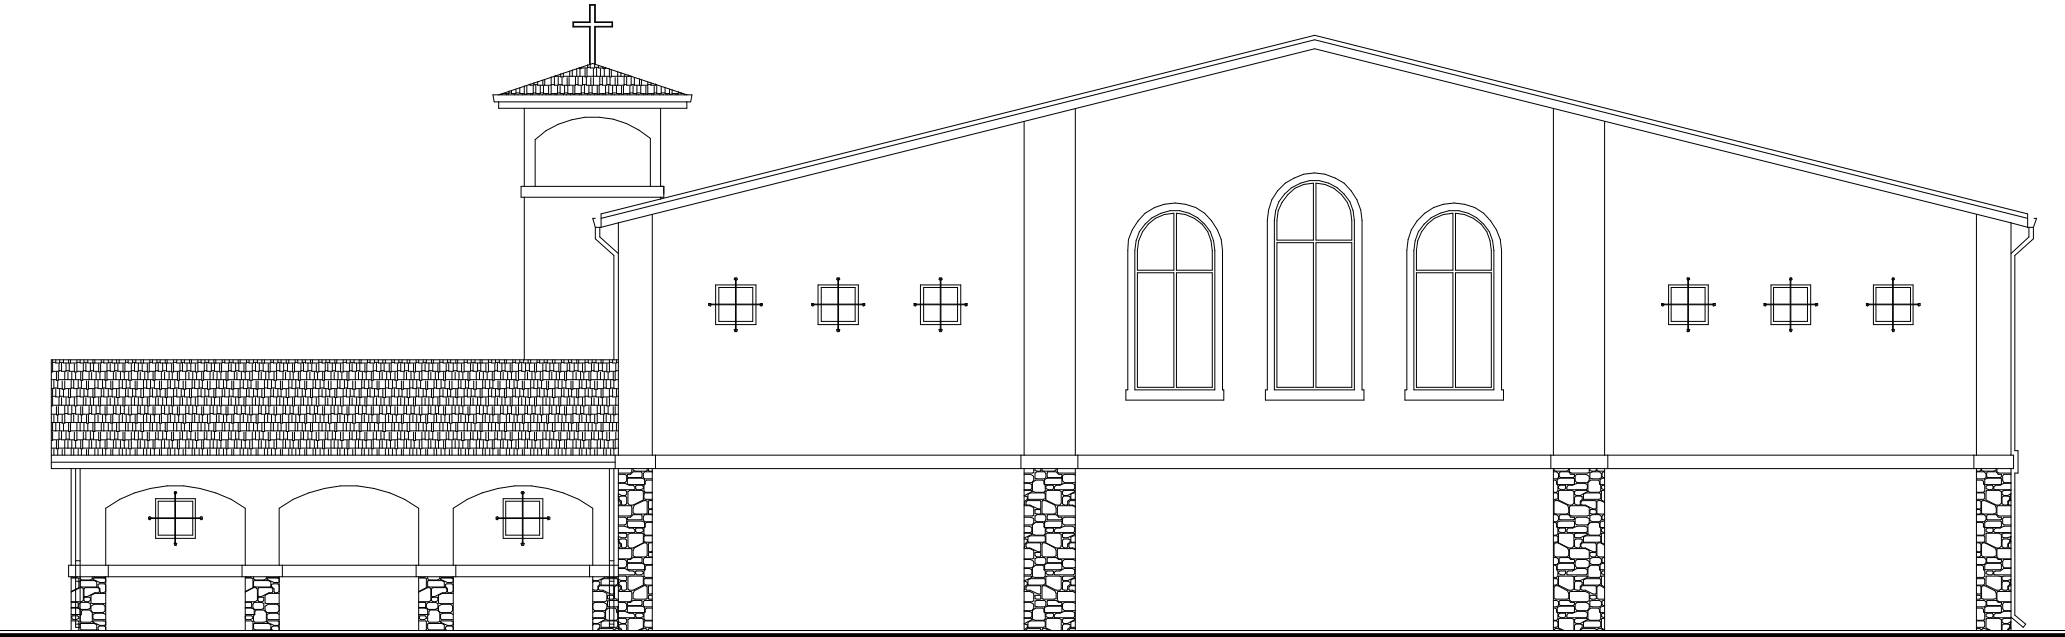

WEST MONTE VISTA AVENUE

ELDRIDGE AVENUE

EXISTING POWER POLE

SOUTH LOT 83 SPACES (E)

MORALES COURT

NORTH ELEVATION

EAST ELEVATION

SOUTH ELEVATION

WEST ELEVATION

FIRST FLOOR PLAN

SECOND FLOOR PLAN