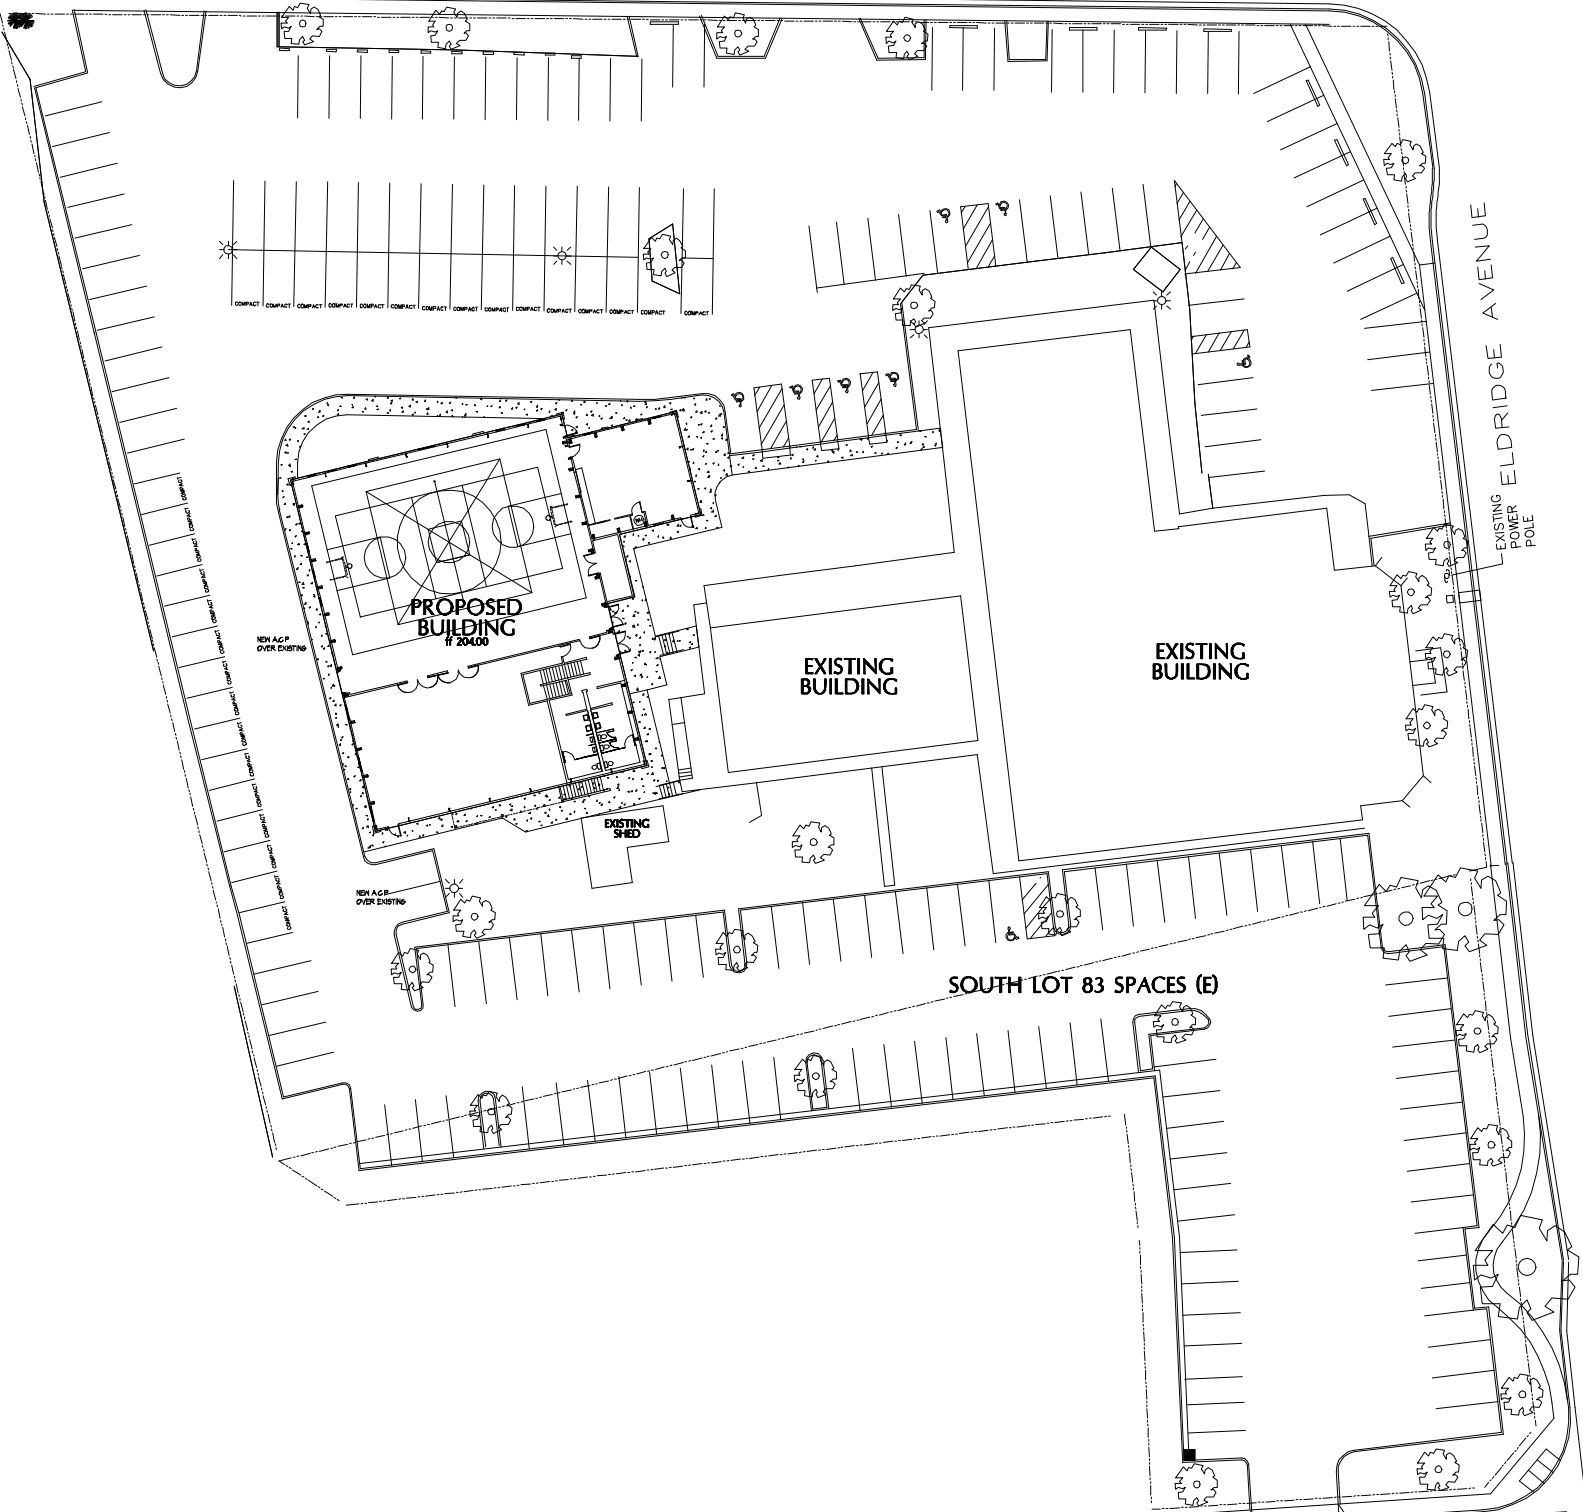

WEST MONTE VISTA AVENUE

ELDRIDGE AVENUE

EXISTING POWER POLE

SOUTH LOT 83 SPACES (E)

MORALES COURT

NORTH ELEVATION

EAST ELEVATION

SOUTH ELEVATION

WEST ELEVATION

FIRST FLOOR PLAN

SECOND FLOOR PLAN